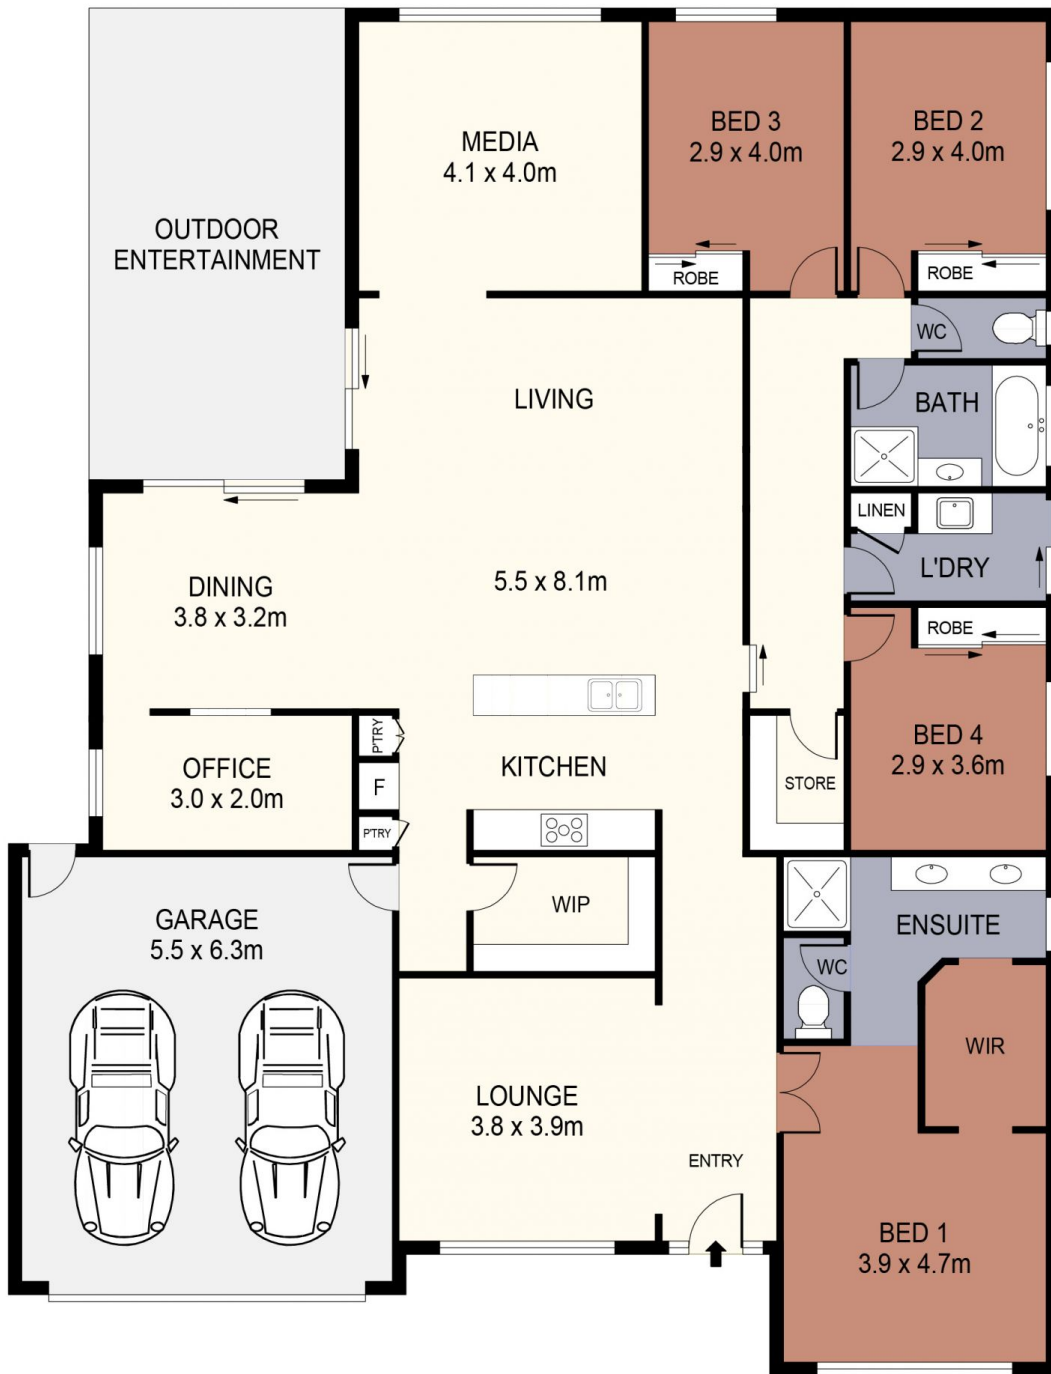

SCALE IN METRES. INDICATIVE ONLY. DIMENSIONS ARE APPROXIMATE. ALL INFORMATION CONTAINED HEREIN IS GATHERED FROM SOURCES WE BELIEVE TO BE RELIABLE. HOWEVER WE CANNOT GUARANTEE ITS ACCURACY AND INTERESTED PARTIES SHOULD RELY ON THEIR OWN ENQUIRIES. Ref. No: 240821

INT	: 229m²
GARAGE	: 35m²
OUTDOOR ENTERTAINMENT	: 26m²

22 IMAGINE DRIVE

STRATHFIELDSAYE